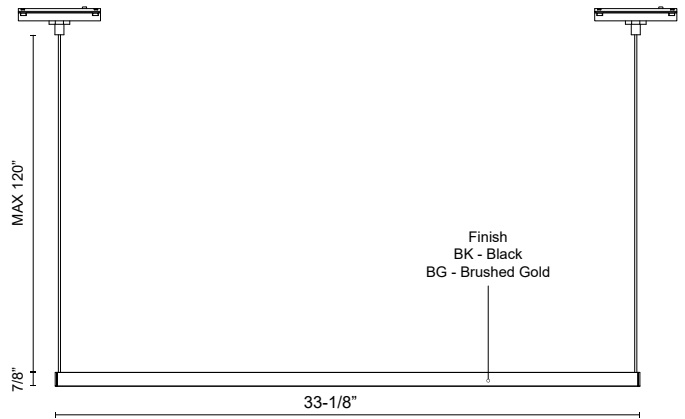

TRL29433-BG-4K  
Brushed Gold

TRL29433-BK  
Black

TRL29433-BK-4K  
Black

TRL29433-BG  
Brushed Gold

**SPECIFICATION DETAILS**

<b>Fixture Dimensions</b>	L33-1/8" x W1-1/8" x H7/8"
<b>Light Source</b>	Low Voltage LED
<b>Wattage</b>	28W
<b>Delivered Lumens</b>	1350lm* (@3000K); 1500lm* (@4000K);
<b>Voltage</b>	48V, with DC Class 2 LED driver (see available canopy/driver options)
<b>Color Temperature</b>	3000K; 4000K;
<b>CRI (Ra)</b>	90CRI
<b>LED Rated Life</b>	50,000 hours
<b>Adjustable</b>	Yes
<b>Wire Length</b>	120" Max
<b>Location</b>	Dry
<b>CEC Title 24 JA8</b>	Yes, JA8-2022

\* For custom options, consult factory for details.  
 \* For warranty information, please visit [www.kuzcolighting.com/warranty](http://www.kuzcolighting.com/warranty)

**DESCRIPTION**

Introducing the Kyan track head for the Kuzco Trilo track system. Create stunning statements with this multi-cell linear pendant design that provides ample downwards illumination to your space. Connect Kyan anywhere along the Trilo track system to use. Each pendant comes with 120" of wire to adjust to the needs of your space.